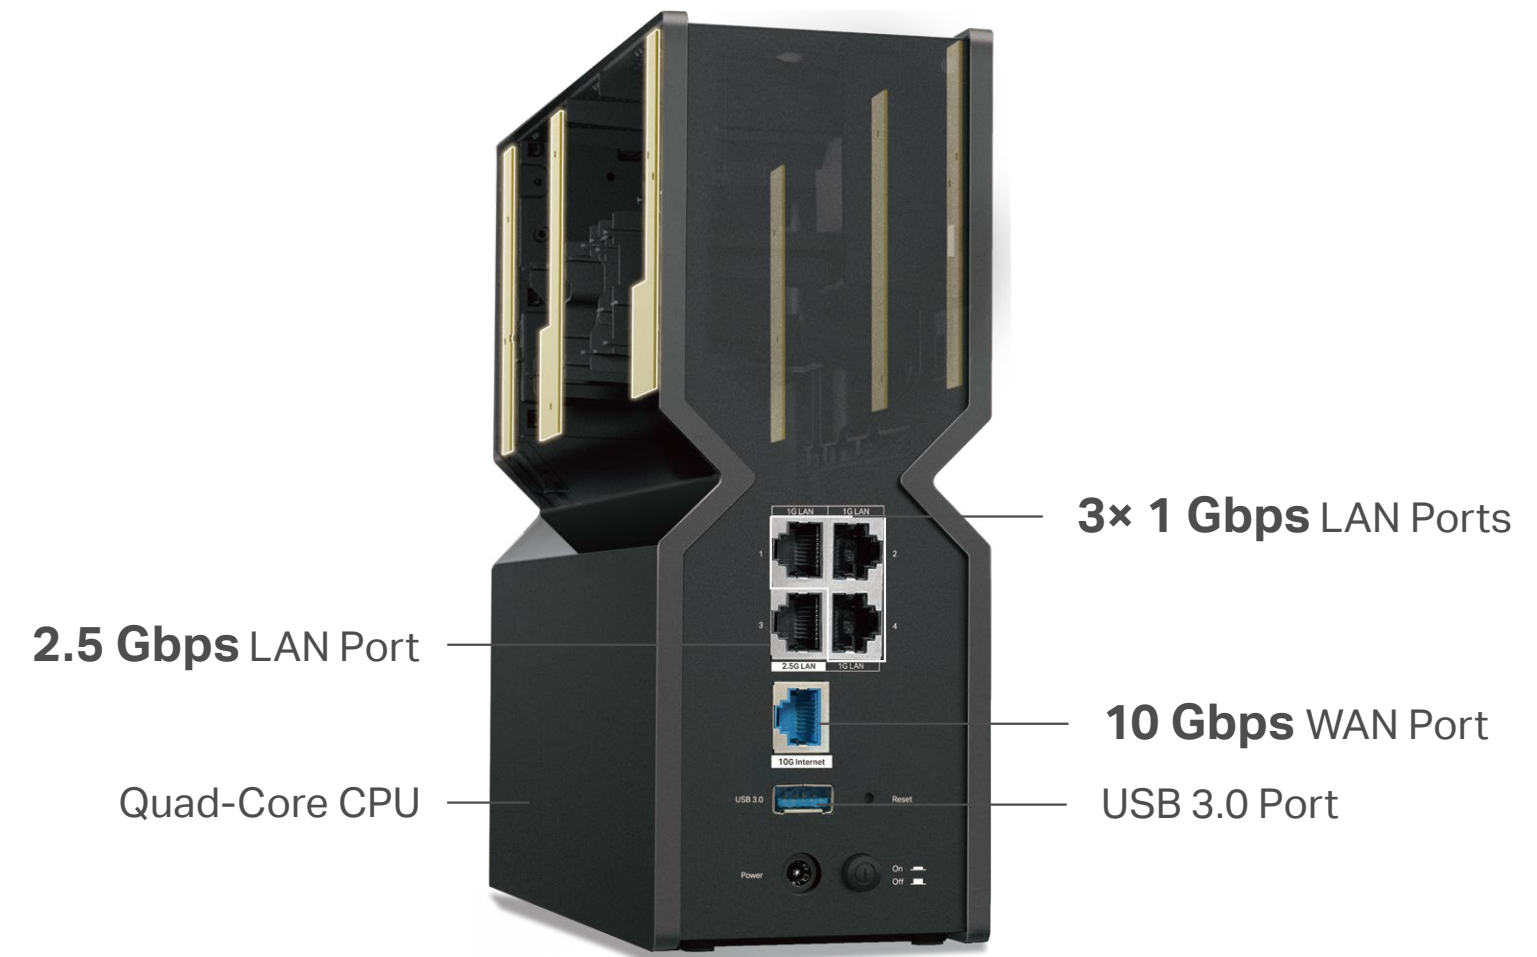

Multi-Gig Connectivity
10 Gbps Port Boosts Wired Connections[§]

Highlights

Wi-Fi 7 — Wi-Fi Like Never Before

- Blazing-Fast 15 Gbps Tri-Band Wi-Fi[†]**
Wi-Fi 7 unleashes the full potential of the 6GHz band with up to 320MHz channels and 4K QAM technology. Enjoy full access to 8K streaming, lag-free gaming, and high-speed downloads.^{†*}
- 3× Faster Speeds with Multi Link Operation**
Multi-Link Operation (MLO) enables Archer BE700 to seamlessly transmit data to a single device across multiple bands simultaneously, delivering 3× faster Wi-Fi speeds than Wi-Fi 6/6E routers.[‡]
- Ultra Smooth Wi-Fi with 4× lower latency**
Multi-Link Operation (MLO) also enables dynamic switching to significantly reduce latency over Wi-Fi 6/6E routers, enhancing VR/AR, video conferencing, and online gaming for consistent, top performance.[^]
- Higher Capacity for More Devices[†]**
Communicates with multiple devices via 8 streams and tri-band simultaneously. Combined with a powerful CPU, Wi-Fi 7 provides congestion-free signals to your phones, laptops, TVs, game consoles, and all your smart home gadgets.

Highlights

Archer BE700 — Redefining Wi-Fi Routers

10 Gbps Port for Multi-Gigabit Connectivity

Equipped with 1× 10 Gbps WAN port, 1× 2.5 Gbps LAN port, 3× 1 Gbps LAN ports, and 1× USB 3.0 port, Archer BE700 provides super-fast connections and data transfers, driving your devices to peak performance.[§]