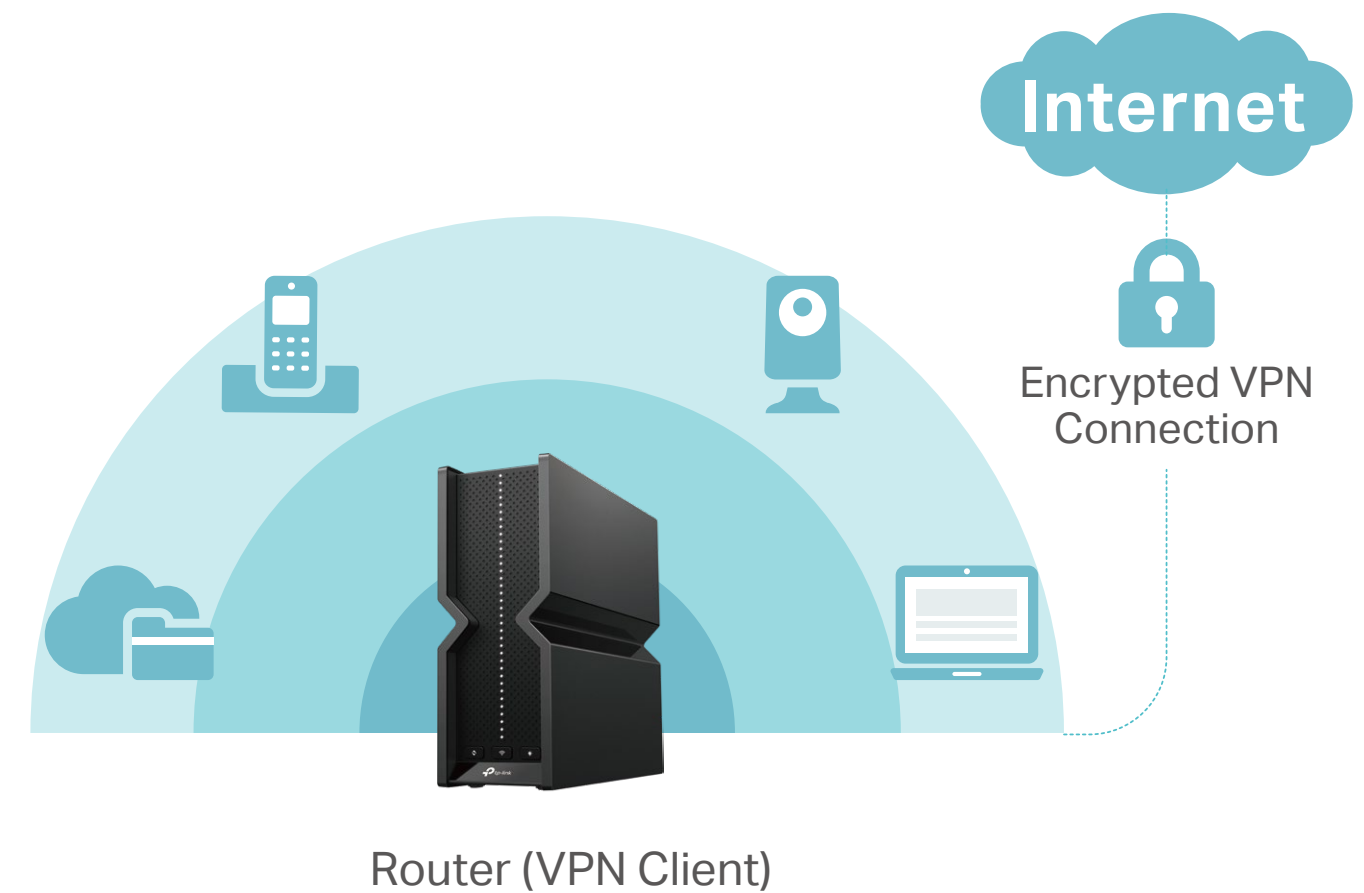

Highlights

Archer BE700 — Redefining Wi-Fi Routers

10 Gbps Port for Multi-Gigabit Connectivity

Equipped with 1× 10 Gbps WAN port, 1× 2.5 Gbps LAN port, 3× 1 Gbps LAN ports, and 1× USB 3.0 port, Archer BE700 provides super-fast connections and data transfers, driving your devices to peak performance.[§]

Network Protection

Parental Controls

Quality of Service (QoS)

Comprehensive Reports

Great Compatibility

Archer BE700 offers great compatibility by working with all Wi-Fi generations and devices and all internet providers.* It also works with Alexa and Google Assistant.

Highlights

EasyMesh-Compatible

Archer BE700 is compatible with EasyMesh to form seamless whole home mesh Wi-Fi, preventing drops and lag when moving between signals. Enjoy uninterrupted streaming when moving around your home.***

VPN Client Support

Archer BE700 allows specified devices in your home network to access remote VPN servers without needing to install VPN software on every device. Archer BE700 can also run a VPN and ordinary internet connections at the same time for added security and flexibility.