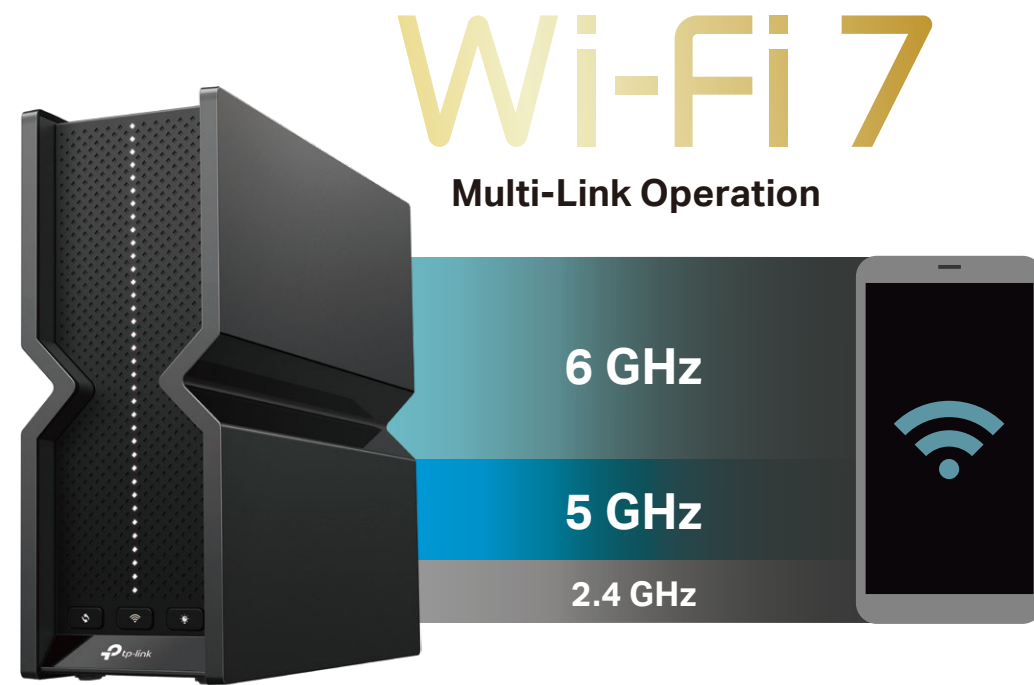

BE15000 Tri-Band Wi-Fi 7 Router

Redefining Wi-Fi Routers

Wi-Fi 7

Archer BE700

Unprecedented Speeds
3× Faster with 15 Gbps Tri-Band Wi-Fi†

Ultra Smooth Wi-Fi
4× Lower Latency for Lag-Free Gaming*

Blazing-Fast 6 GHz Band
The Latest Wi-Fi Band for Unparalleled Performance†

Multi-Gig Connectivity
10 Gbps Port Boosts Wired Connections[§]

Highlights

Wi-Fi 7 — Wi-Fi Like Never Before

- Blazing-Fast 15 Gbps Tri-Band Wi-Fi[†]**
Wi-Fi 7 unleashes the full potential of the 6GHz band with up to 320MHz channels and 4K QAM technology. Enjoy full access to 8K streaming, lag-free gaming, and high-speed downloads.^{†*}
- 3× Faster Speeds with Multi Link Operation**
Multi-Link Operation (MLO) enables Archer BE700 to seamlessly transmit data to a single device across multiple bands simultaneously, delivering 3× faster Wi-Fi speeds than Wi-Fi 6/6E routers.[‡]
- Ultra Smooth Wi-Fi with 4× lower latency**
Multi-Link Operation (MLO) also enables dynamic switching to significantly reduce latency over Wi-Fi 6/6E routers, enhancing VR/AR, video conferencing, and online gaming for consistent, top performance.[^]
- Higher Capacity for More Devices[†]**
Communicates with multiple devices via 8 streams and tri-band simultaneously. Combined with a powerful CPU, Wi-Fi 7 provides congestion-free signals to your phones, laptops, TVs, game consoles, and all your smart home gadgets.

Highlights

Archer BE700 — Redefining Wi-Fi Routers

10 Gbps Port for Multi-Gigabit Connectivity

Equipped with 1× 10 Gbps WAN port, 1× 2.5 Gbps LAN port, 3× 1 Gbps LAN ports, and 1× USB 3.0 port, Archer BE700 provides super-fast connections and data transfers, driving your devices to peak performance.[§]