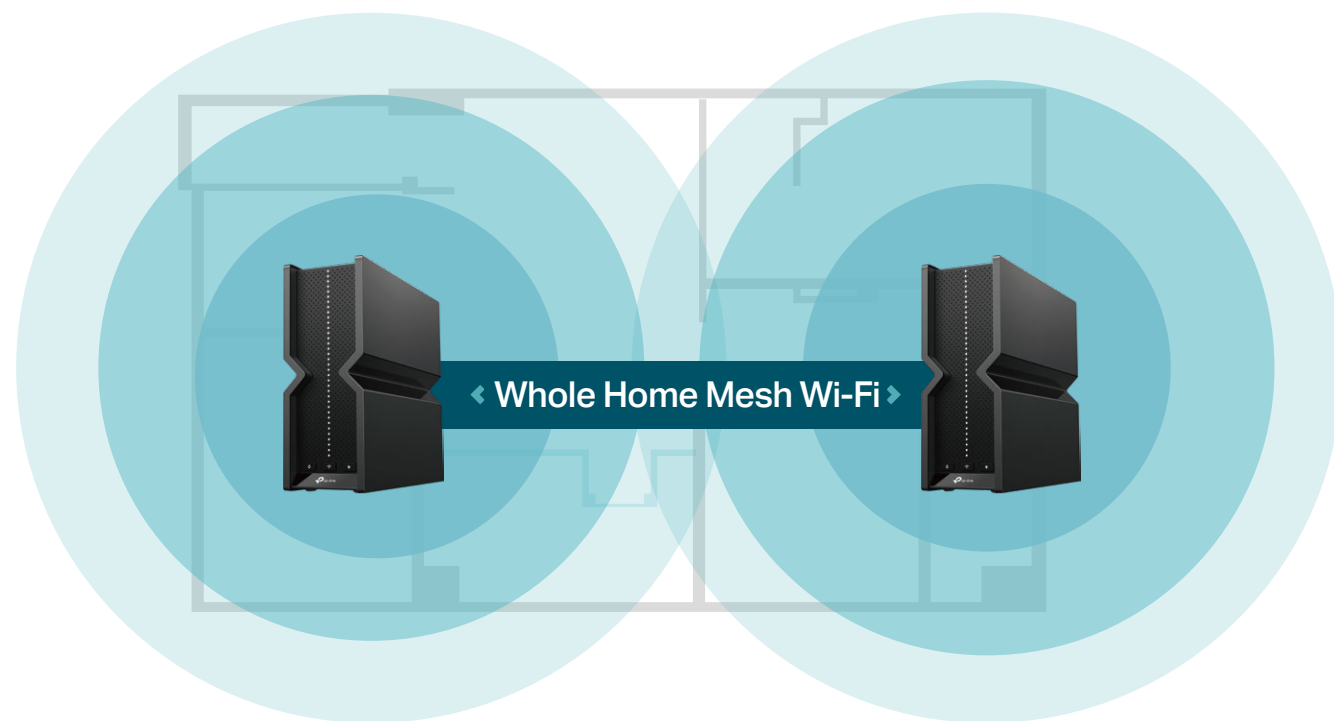

Highlights

Archer BE700 — Redefining Wi-Fi Routers

10 Gbps Port for Multi-Gigabit Connectivity

Equipped with 1× 10 Gbps WAN port, 1× 2.5 Gbps LAN port, 3× 1 Gbps LAN ports, and 1× USB 3.0 port, Archer BE700 provides super-fast connections and data transfers, driving your devices to peak performance.[§]

Network Protection

Parental Controls

Quality of Service (QoS)

Comprehensive Reports

Great Compatibility

Archer BE700 offers great compatibility by working with all Wi-Fi generations and devices and all internet providers.* It also works with Alexa and Google Assistant.

Highlights

EasyMesh-Compatible

Archer BE700 is compatible with EasyMesh to form seamless whole home mesh Wi-Fi, preventing drops and lag when moving between signals. Enjoy uninterrupted streaming when moving around your home.***