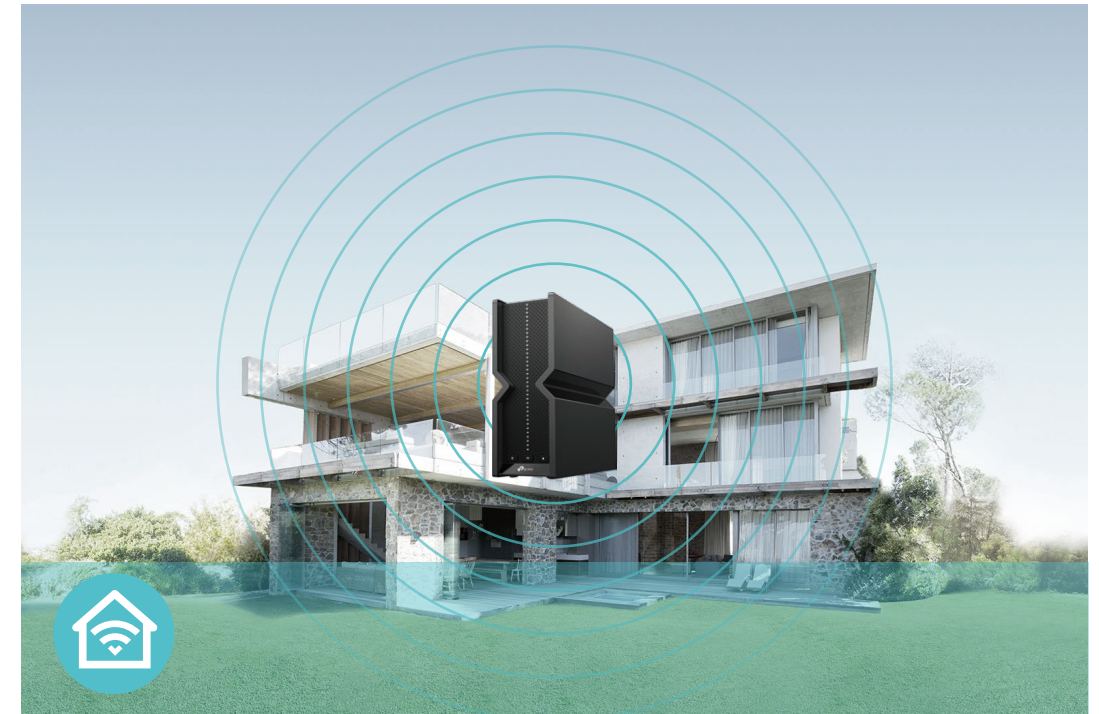

Broad Wi-Fi Range

- **Ultimate Range Wi-Fi** – Proprietary WiFi optimization and 6x optimally positioned antennas boost WiFi signals throughout your home.
- **Beamforming Technology** – Concentrates Wi-Fi signals towards individual devices to ensure stronger connections.
- **Seamless EasyMesh network** – Transfer between seamless whole-home Wi-Fi without any drops or lag and manage your whole network using a centralized panel.